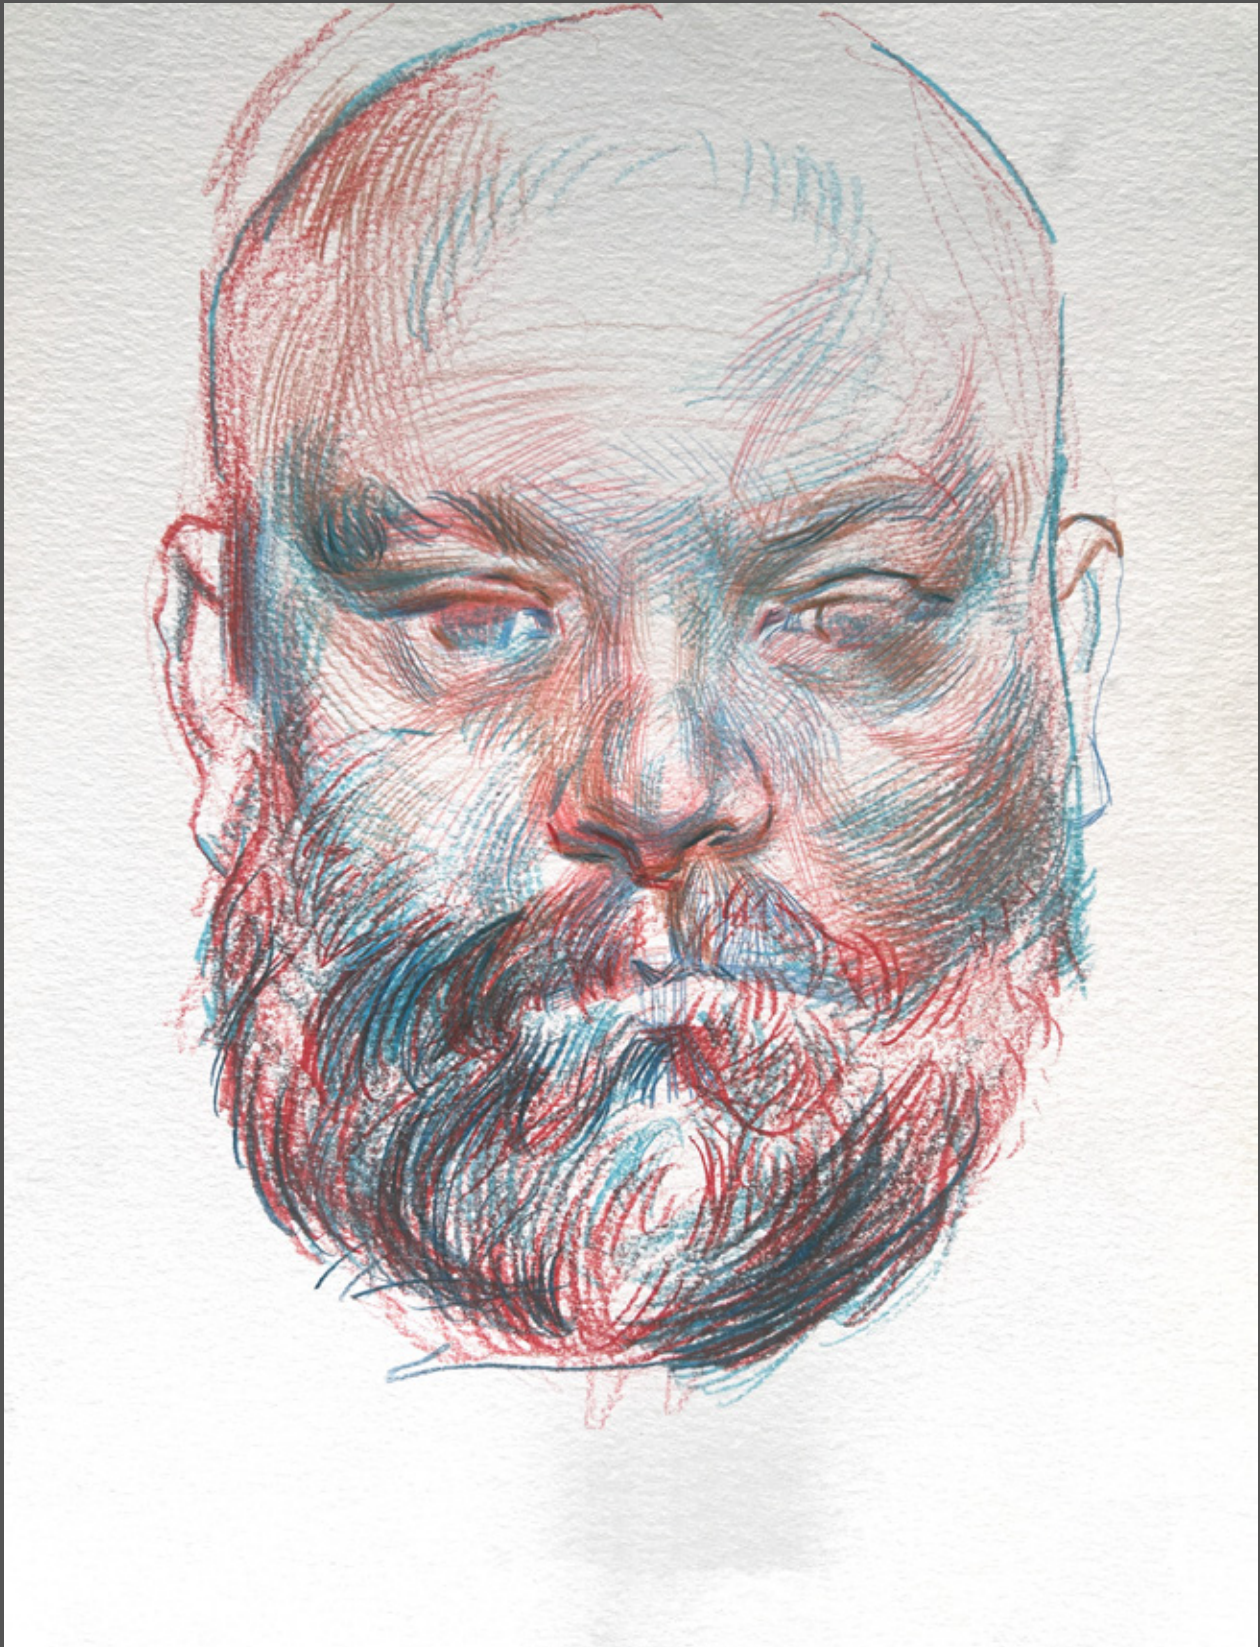

ID: 67

Self-Portrait Study, Graphite on Paper, 12x19

\$200

ID: 68

Self-Portrait Study, Colored Pencil on Paper, 12x9

\$150

ID: 31

Quick Figure Sketch, Graphite and Charcoal on Paper, 12x9