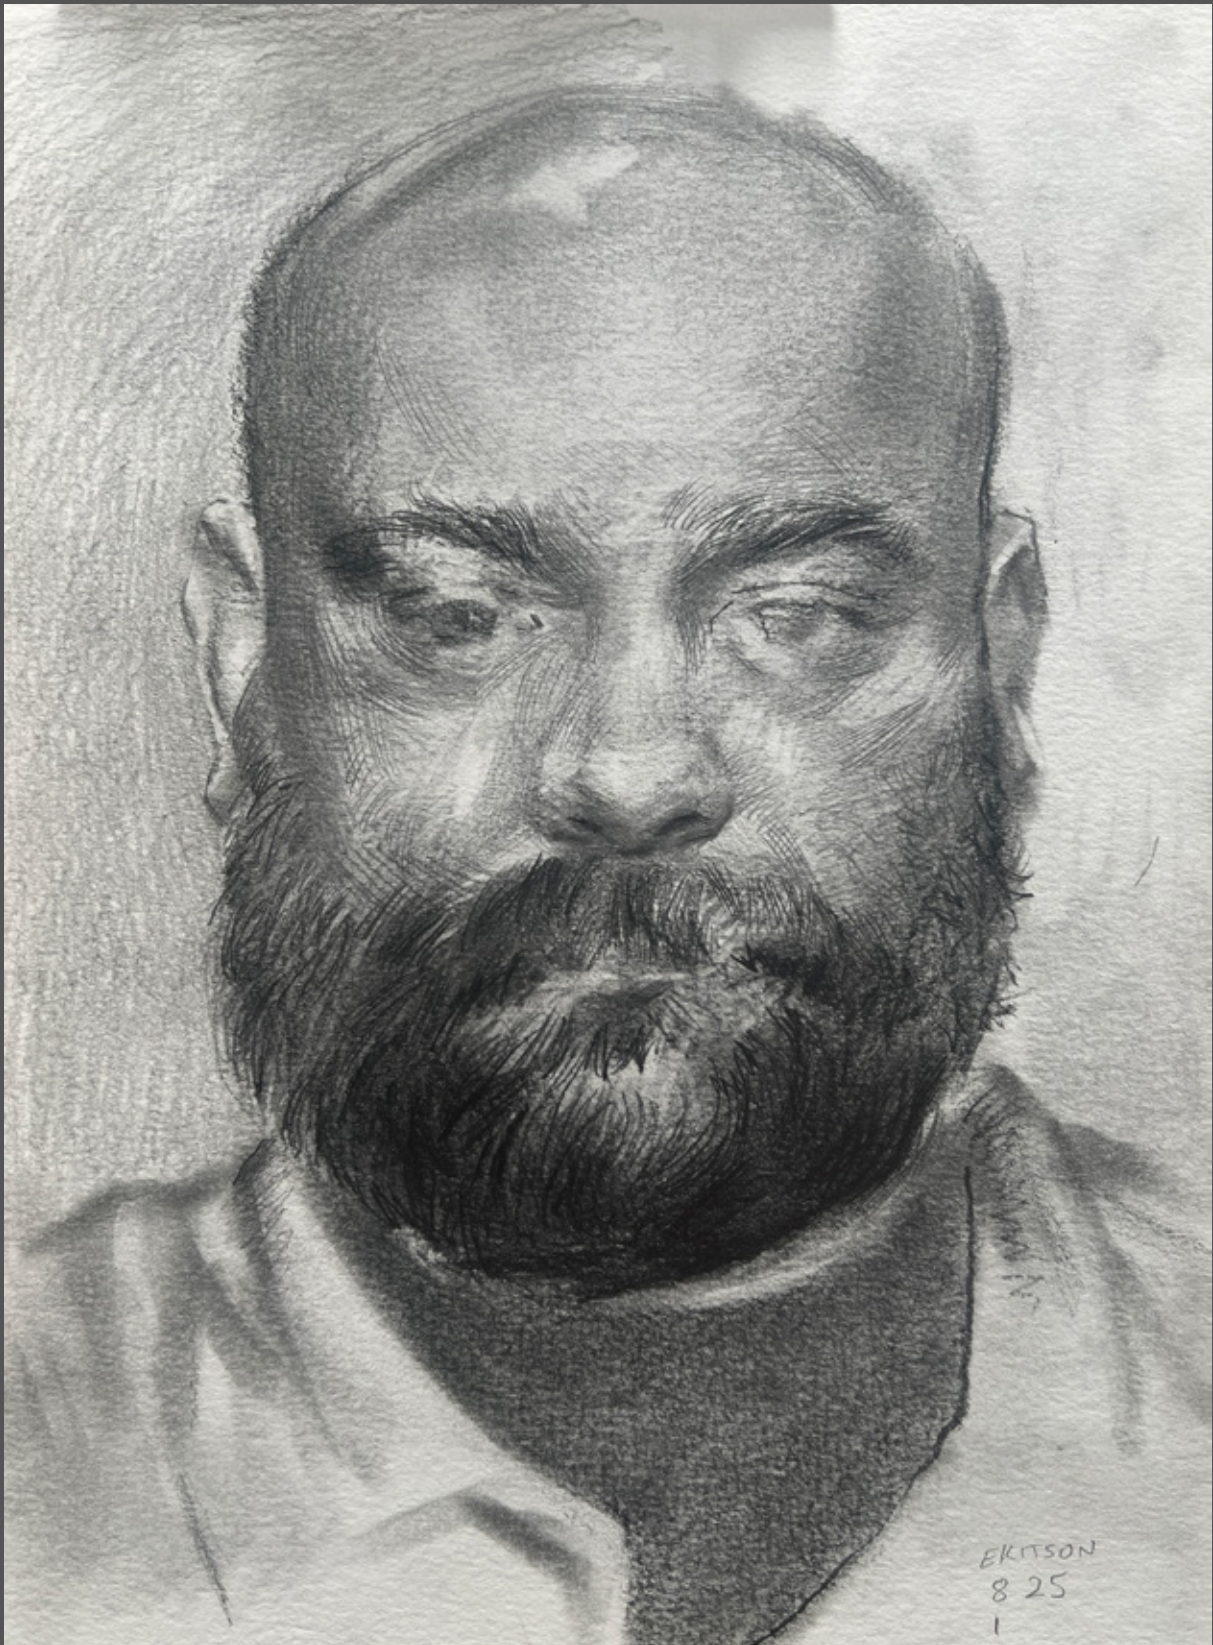

ID: 67

Self-Portrait Study, Graphite on Paper, 12x19

\$200

ID: 68

Self-Portrait Study, Colored Pencil on Paper, 12x9

\$150

ID: 31

Quick Figure Sketch, Graphite and Charcoal on Paper, 12x9