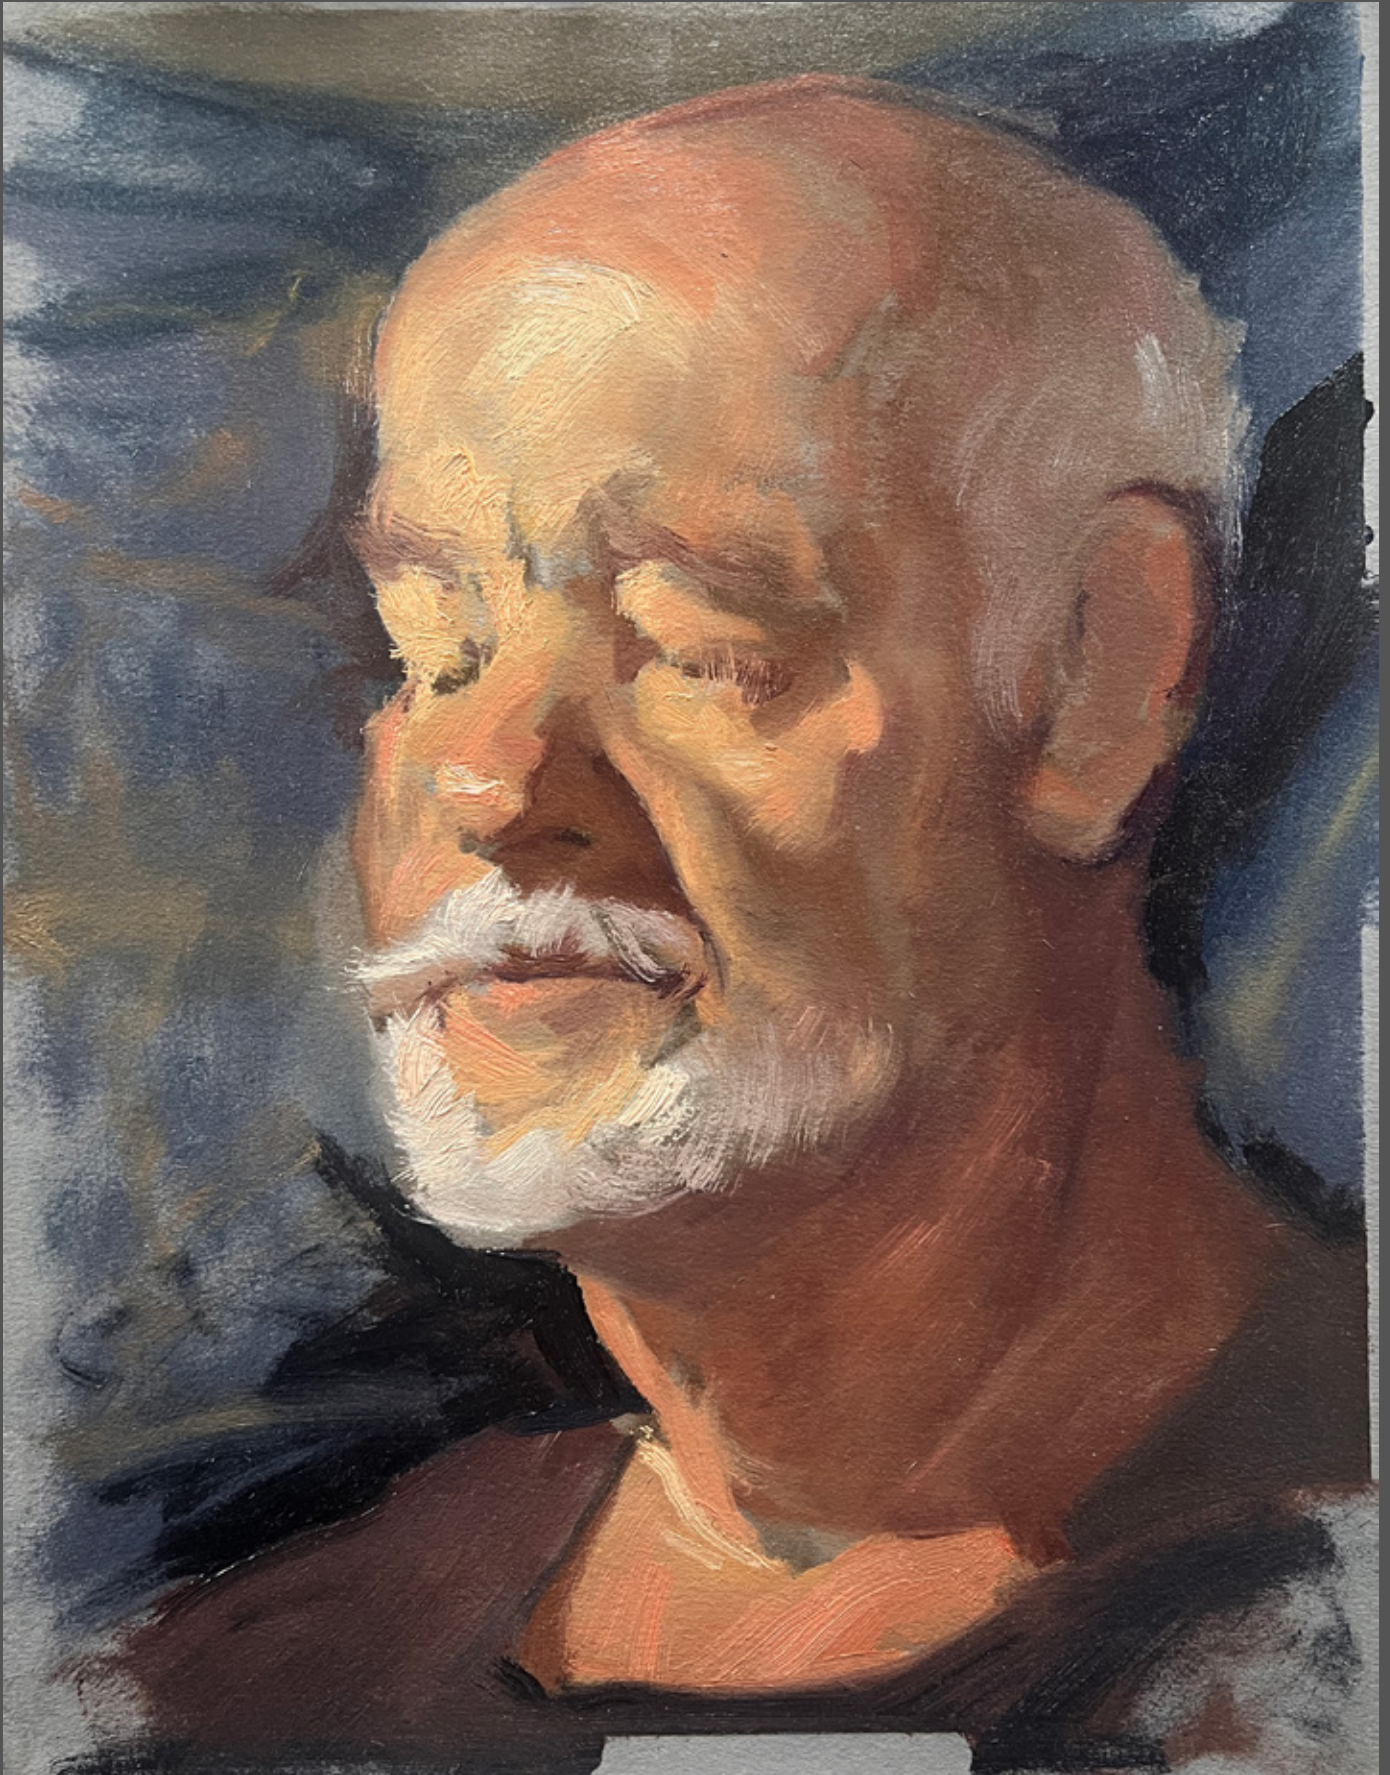

ID: 4

Figure Drawing Demonstration, Graphite on Paper, 24x18

\$200

ID: 63

Warm/Cool Skull Study, Marker & Colored Pencil on Paper, 12x9 \$200

ID: 48

Head Study, Oil on Paper, 16x12

\$250