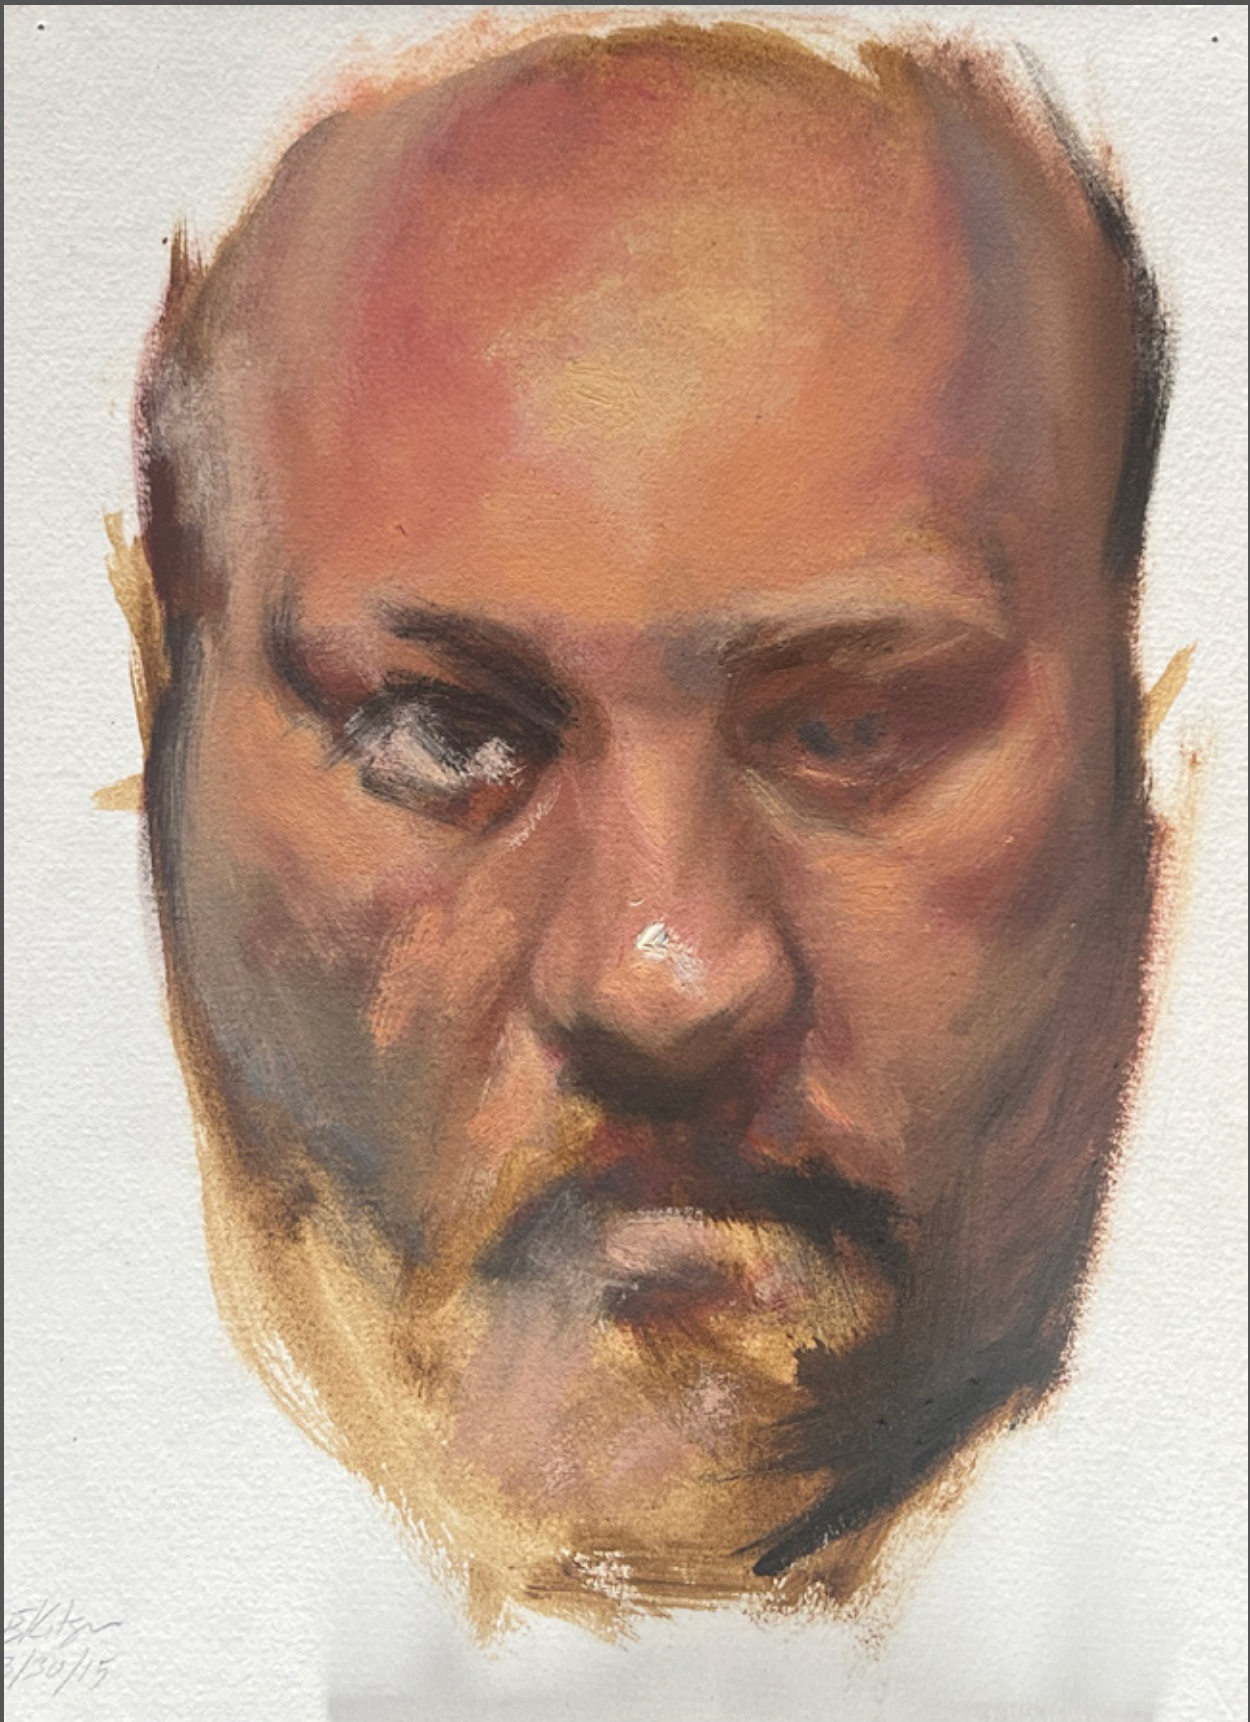

ASL Figure Study, Graphite on Paper, 16x12

\$200

ID: 12

ASL Figure Study, Graphite on Paper, 16x12

\$200

ID: 64

Skull Study, Graphite on Paper, 12x9

\$250